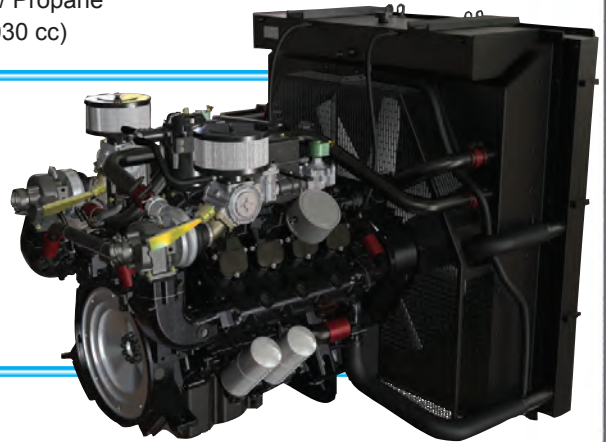

## 14.6L and 14.6L HO

- 300 kWe@1800 rpm (NG)
- 225 kWe@1500 rpm (NG)
- 8-Cylinder V-Configuration
- Natural Gas / Propane
- 892 cid (14,620 cc)