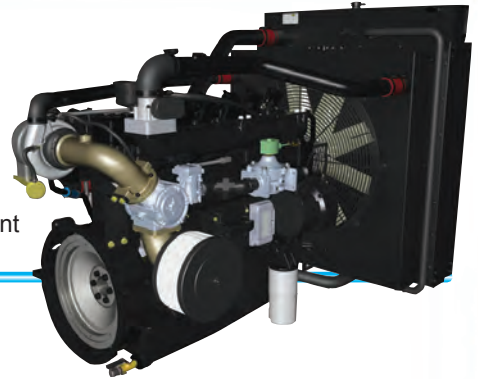

8.1L T

- 150 kWe @ 1800 rpm (NG)
- 130 kWe @1500rpm (NG)
- 6 Cylinder
- Natural Gas / Propane
- 492 cid (8,064 cc) Displacement

11.1L

- 200 kWe@1800 rpm (NG)
- 175 kWe@1500 rpm (NG)
- 6 Cylinder
- Natural Gas / Propane
- 673 cid (11,030 cc)

14.6L and 14.6L HO

- 300 kWe@1800 rpm (NG)
- 225 kWe@1500 rpm (NG)
- 8-Cylinder V-Configuration
- Natural Gas / Propane
- 892 cid (14,620 cc)