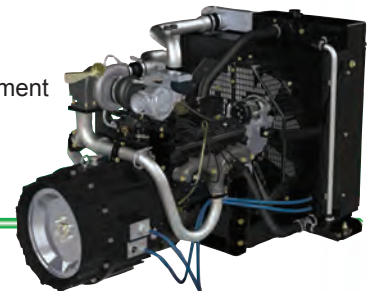

8.8L Stationary

- 138 kW@1800 rpm / 115 kW@1500 rpm (LP)
- 121 kW@1800 rpm / 101 kW@1500 rpm (NG)
- V-8
- Naturally aspirated
- Natural Gas / Propane / Gasoline
- 535 cid (8,799.9 cc)

2.0L Mobile

- 52.0 hp @ 2800rpm
- 4 Cylinder
- Naturally aspirated
- Gasoline
- 1.997 L / 2.351 L Displacement

2.4L Mobile

- 66.8 hp @ 2800rpm
- 4 Cylinder
- Naturally aspirated
- Gasoline
- 1.997 L / 2.351 L Displacement