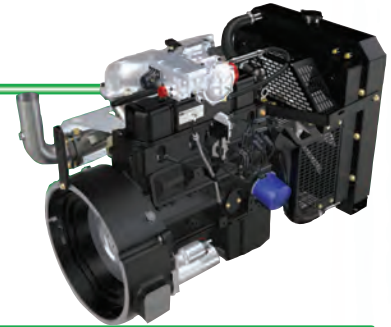

3.0L Mobile

- 81.9 hp @ 3000 rpm
- 4 Cylinder
- Naturally aspirated
- Gasoline
- 2.967 L Displacement

4.3L Stationary

- 53.2 kW@1800 rpm / 44.4 kW@1500 rpm (LP)
- 49.6kW@1800rpm / 41.3 kW@1500rpm (NG)
- 6 Cylinder
- Naturally aspirated
- Natural Gas / Propane / Gasoline
- 262 cid (4,294 cc) Displacement

4X-4.3L Mobile

- 133.27 hp @3000 rpm
- 6 Cylinder
- Naturally aspirated
- Gasoline
- 4.294 L Displacement

5.7L Stationary

- 84.4 kW@1800 rpm / 70.3 kW@1500 rpm (LP)
- 78.1 kW@1800 rpm / 65.1 kW@1500 rpm (NG)
- V-8
- Naturally aspirated

- Natural Gas / Propane
- 350 cid (5,736.5 cc) Displacement