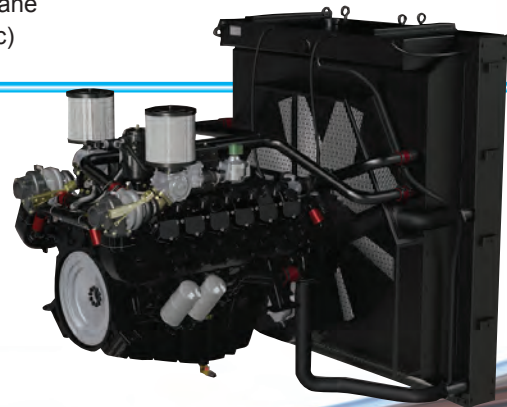

74257 Highway 25
Covington, Louisiana 70435
985-892-0107

7410 Miller Road 2, Bldg. 2
Houston, Texas 77049
281-247-8925

5300 S.E. Loop 410
San Antonio, Texas 78222
210-293-4894

www.labordeproducts.com