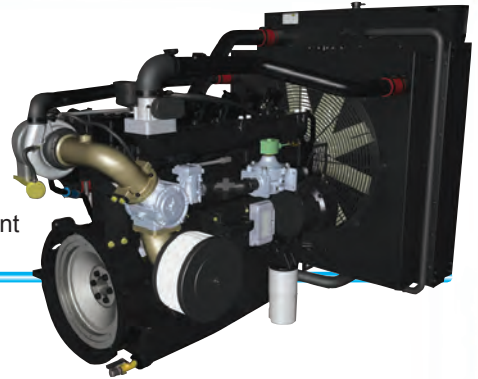

11.1L

- 200 kWe@1800 rpm (NG)
- 175 kWe@1500 rpm (NG)
- 6 Cylinder
- Natural Gas / Propane
- 673 cid (11,030 cc)

14.6L and 14.6L HO

- 300 kWe@1800 rpm (NG)
- 225 kWe@1500 rpm (NG)
- 8-Cylinder V-Configuration
- Natural Gas / Propane
- 892 cid (14,620 cc)