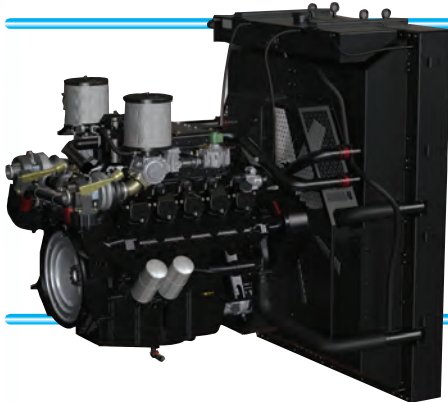

21.9L and 21.9L HO

- 430 kWe@1800 rpm (NG)
- 350 kWe@1500rpm (NG)
- 12-Cylinder V-Configuration
- Natural Gas / Propane
- 1,338 cid (21,930 cc)