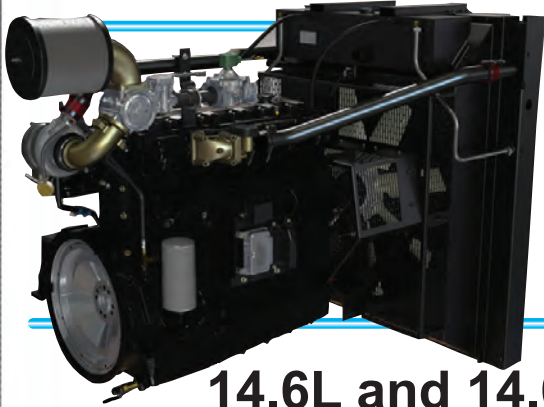

8.1L NA

- 75 kWe @ 1800 rpm (NG)
- 65 kWe @1500rpm (NG)
- 6 Cylinder
- Natural Gas / Propane
- 492 cid (8,064 cc) Displacement