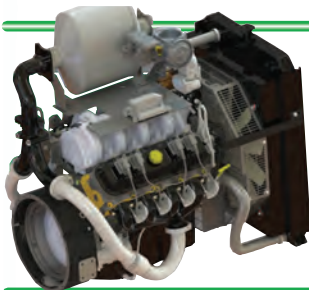

8.8L Stationary

- 138 kW@1800 rpm / 115 kW@1500 rpm (LP)
- 121 kW@1800 rpm / 101 kW@1500 rpm (NG)
- V-8
- Naturally aspirated
- Natural Gas / Propane / Gasoline
- 535 cid (8,799.9 cc)

2.0L Mobile

- 52.0 hp @ 2800rpm
- 4 Cylinder
- Naturally aspirated
- Gasoline
- 1.997 L / 2.351 L Displacement

2.4L Mobile

- 66.8 hp @ 2800rpm
- 4 Cylinder
- Naturally aspirated
- Gasoline
- 1.997 L / 2.351 L Displacement