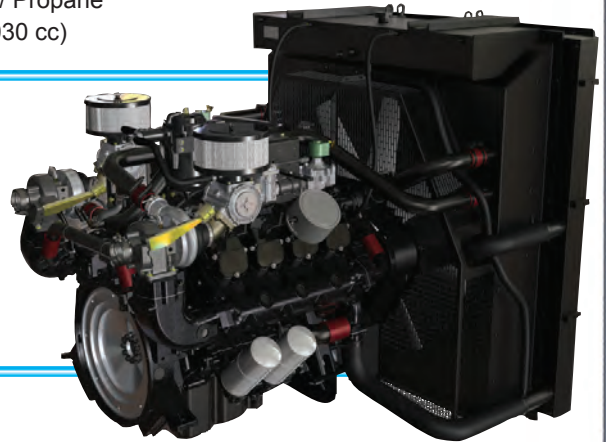

11.1L

- 200 kWe@1800 rpm (NG)
- 175 kWe@1500 rpm (NG)
- 6 Cylinder
- Natural Gas / Propane
- 673 cid (11,030 cc)

14.6L and 14.6L HO

- 300 kWe@1800 rpm (NG)
- 225 kWe@1500 rpm (NG)
- 8-Cylinder V-Configuration
- Natural Gas / Propane
- 892 cid (14,620 cc)