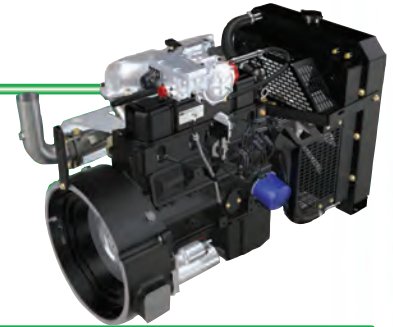

3.0L Mobile

- 81.9 hp @ 3000 rpm
- 4 Cylinder
- Naturally aspirated
- Gasoline
- 2.967 L Displacement

4.3L Stationary

- 53.2 kW@1800 rpm / 44.4 kW@1500 rpm (LP)
- 49.6kW@1800rpm / 41.3 kW@1500rpm (NG)
- 6 Cylinder
- Naturally aspirated
- Natural Gas / Propane / Gasoline
- 262 cid (4,294 cc) Displacement

4X-4.3L Mobile

- 133.27 hp @3000 rpm
- 6 Cylinder
- Naturally aspirated
- Gasoline
- 4.294 L Displacement

5.7L Stationary

- 84.4 kW@1800 rpm / 70.3 kW@1500 rpm (LP)
- 78.1 kW@1800 rpm / 65.1 kW@1500 rpm (NG)
- V-8
- Naturally aspirated

- Natural Gas / Propane
- 350 cid (5,736.5 cc) Displacement