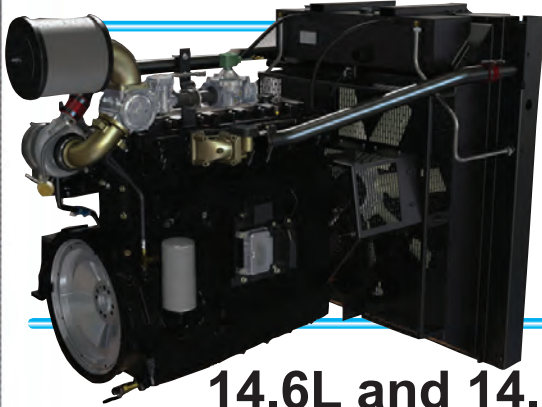

8.1L NA

- 75 kWe @ 1800 rpm (NG)
- 65 kWe @1500rpm (NG)
- 6 Cylinder
- Natural Gas / Propane
- 492 cid (8,064 cc) Displacement