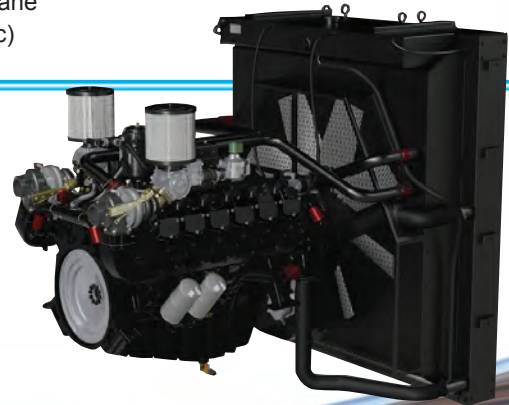

11.1L

- 200 kWe@1800 rpm (NG)
- 175 kWe@1500 rpm (NG)
- 6 Cylinder
- Natural Gas / Propane
- 673 cid (11,030 cc)

14.6L and 14.6L HO

- 300 kWe@1800 rpm (NG)
- 225 kWe@1500 rpm (NG)
- 8-Cylinder V-Configuration
- Natural Gas / Propane
- 892 cid (14,620 cc)

18.3L

- 350 kWe@1800 rpm (NG)
- 280 kWe@1500 rpm (NG)
- 10-Cylinder V-Configuration
- Natural Gas / Propane
- 1,115 cid (18,275 cc)

21.9L and 21.9L HO

- 430 kWe@1800 rpm (NG)
- 350 kWe@1500rpm (NG)
- 12-Cylinder V-Configuration
- Natural Gas / Propane
- 1,338 cid (21,930 cc)